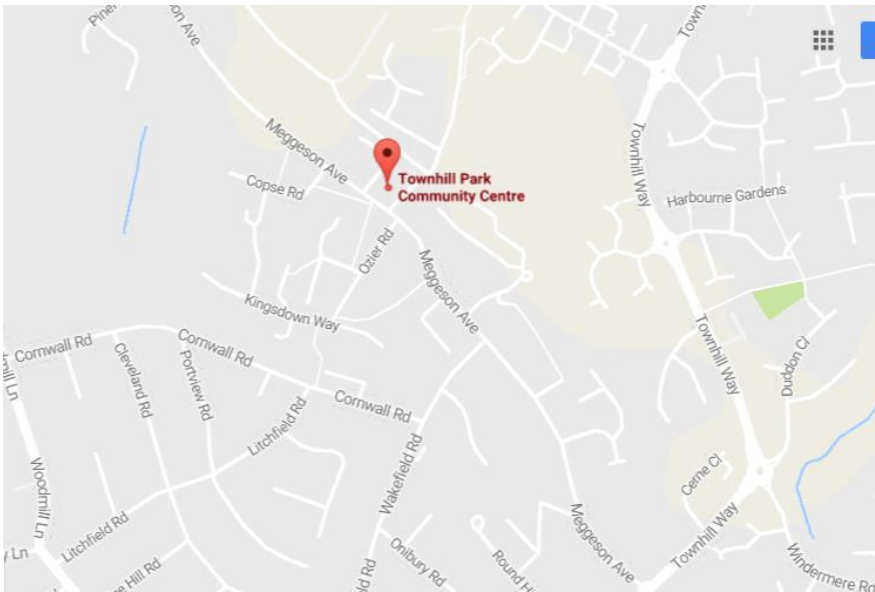

Where will I find the Hand in Hand groups?

The group meets at Townhill Park Community Centre on the 1st and 3rd Wednesday of each month, 1-2.30pm.

The community centre is on Meggeson Avenue in Townhill Park, very close to Cutbush Children's Centre and Townhill schools and between the two parades of shops on the other side of the road.

The group meets at Harefield Hub on the 2nd and 4th Wednesday of each month, 1-2.30pm.

Harefield Hub is in the parade of shops in Melchet Road, Harefield. It is next to the hairdressers, just off of Beauworth Avenue.

Townhill Park Community Centre, Meggeson Avenue, Townhill Park, Southampton
SO18 2FH

Harefield Hub, 47 Melchet Road, Harefield, Southampton SO18 5GW

Please note that parking at both venues is limited.